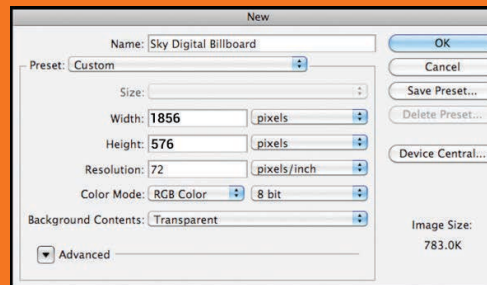

### ARTWORK SPECIFICATIONS

1856px wide X 576px tall  
72dpi  
RGB Colormode

We can only accept files that can be sent via email, uploaded to a dropbox link or via a flashdrive.

*Fees will apply to ads that have been set up incorrectly*

1856 PIXELS

576 PIXELS

25.778 X 8 INCHES @ 72 DPI

### DIGITAL BOARD SPECS

PIXEL WIDTH: 1856PX  
PIXEL HEIGHT: 576PX  
RESOLUTION: 72PDI  
COLOR MODE: RGB  
NO BLEEDS • JPG FILE FORMAT

*Have a question on how to set up your file or what file formats are acceptable?*